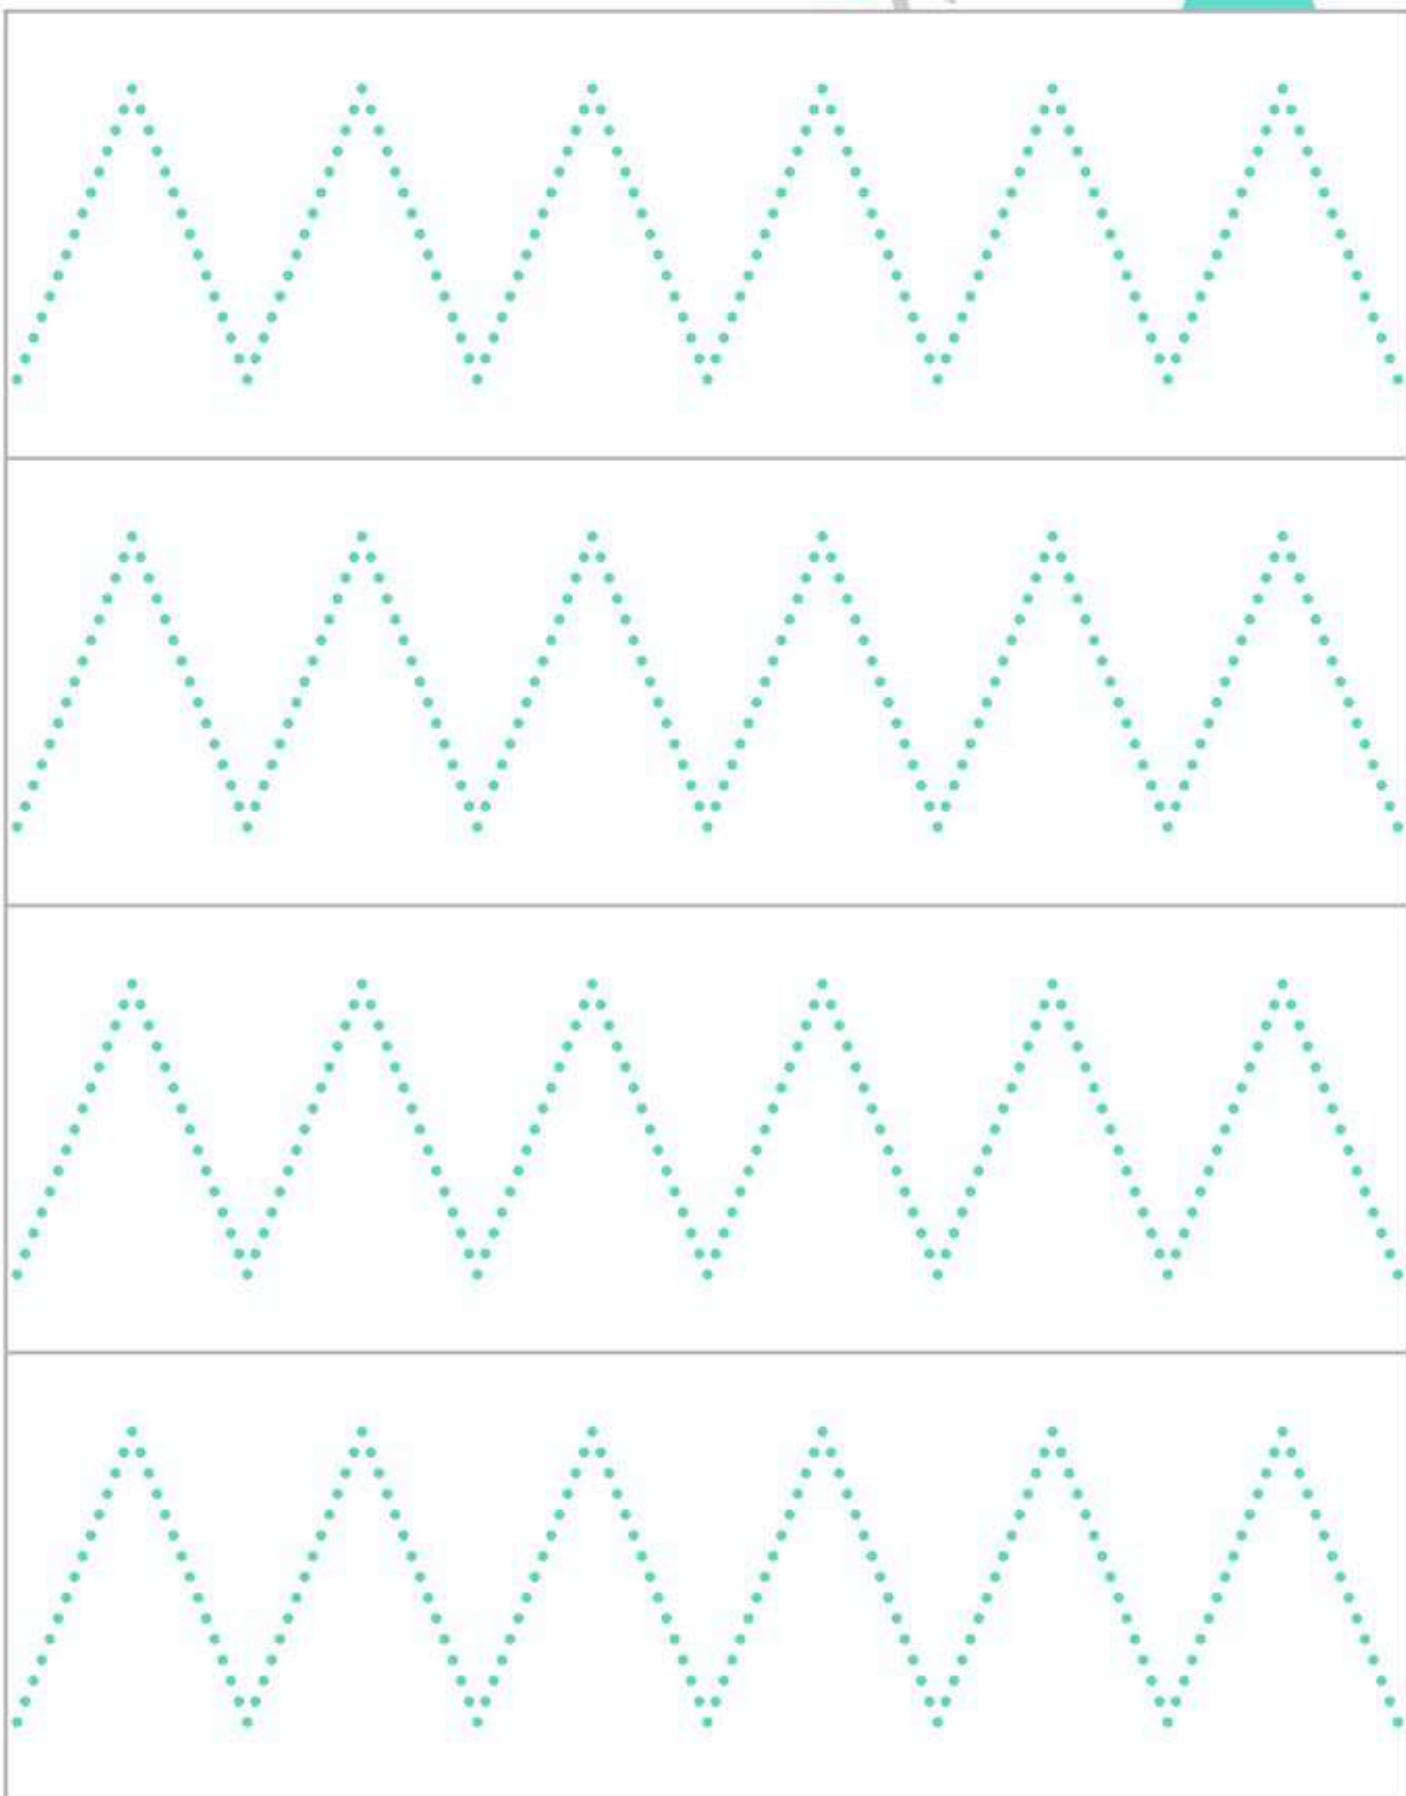

Вырезалка-обучалка

© vk.com/zaykinaskazka