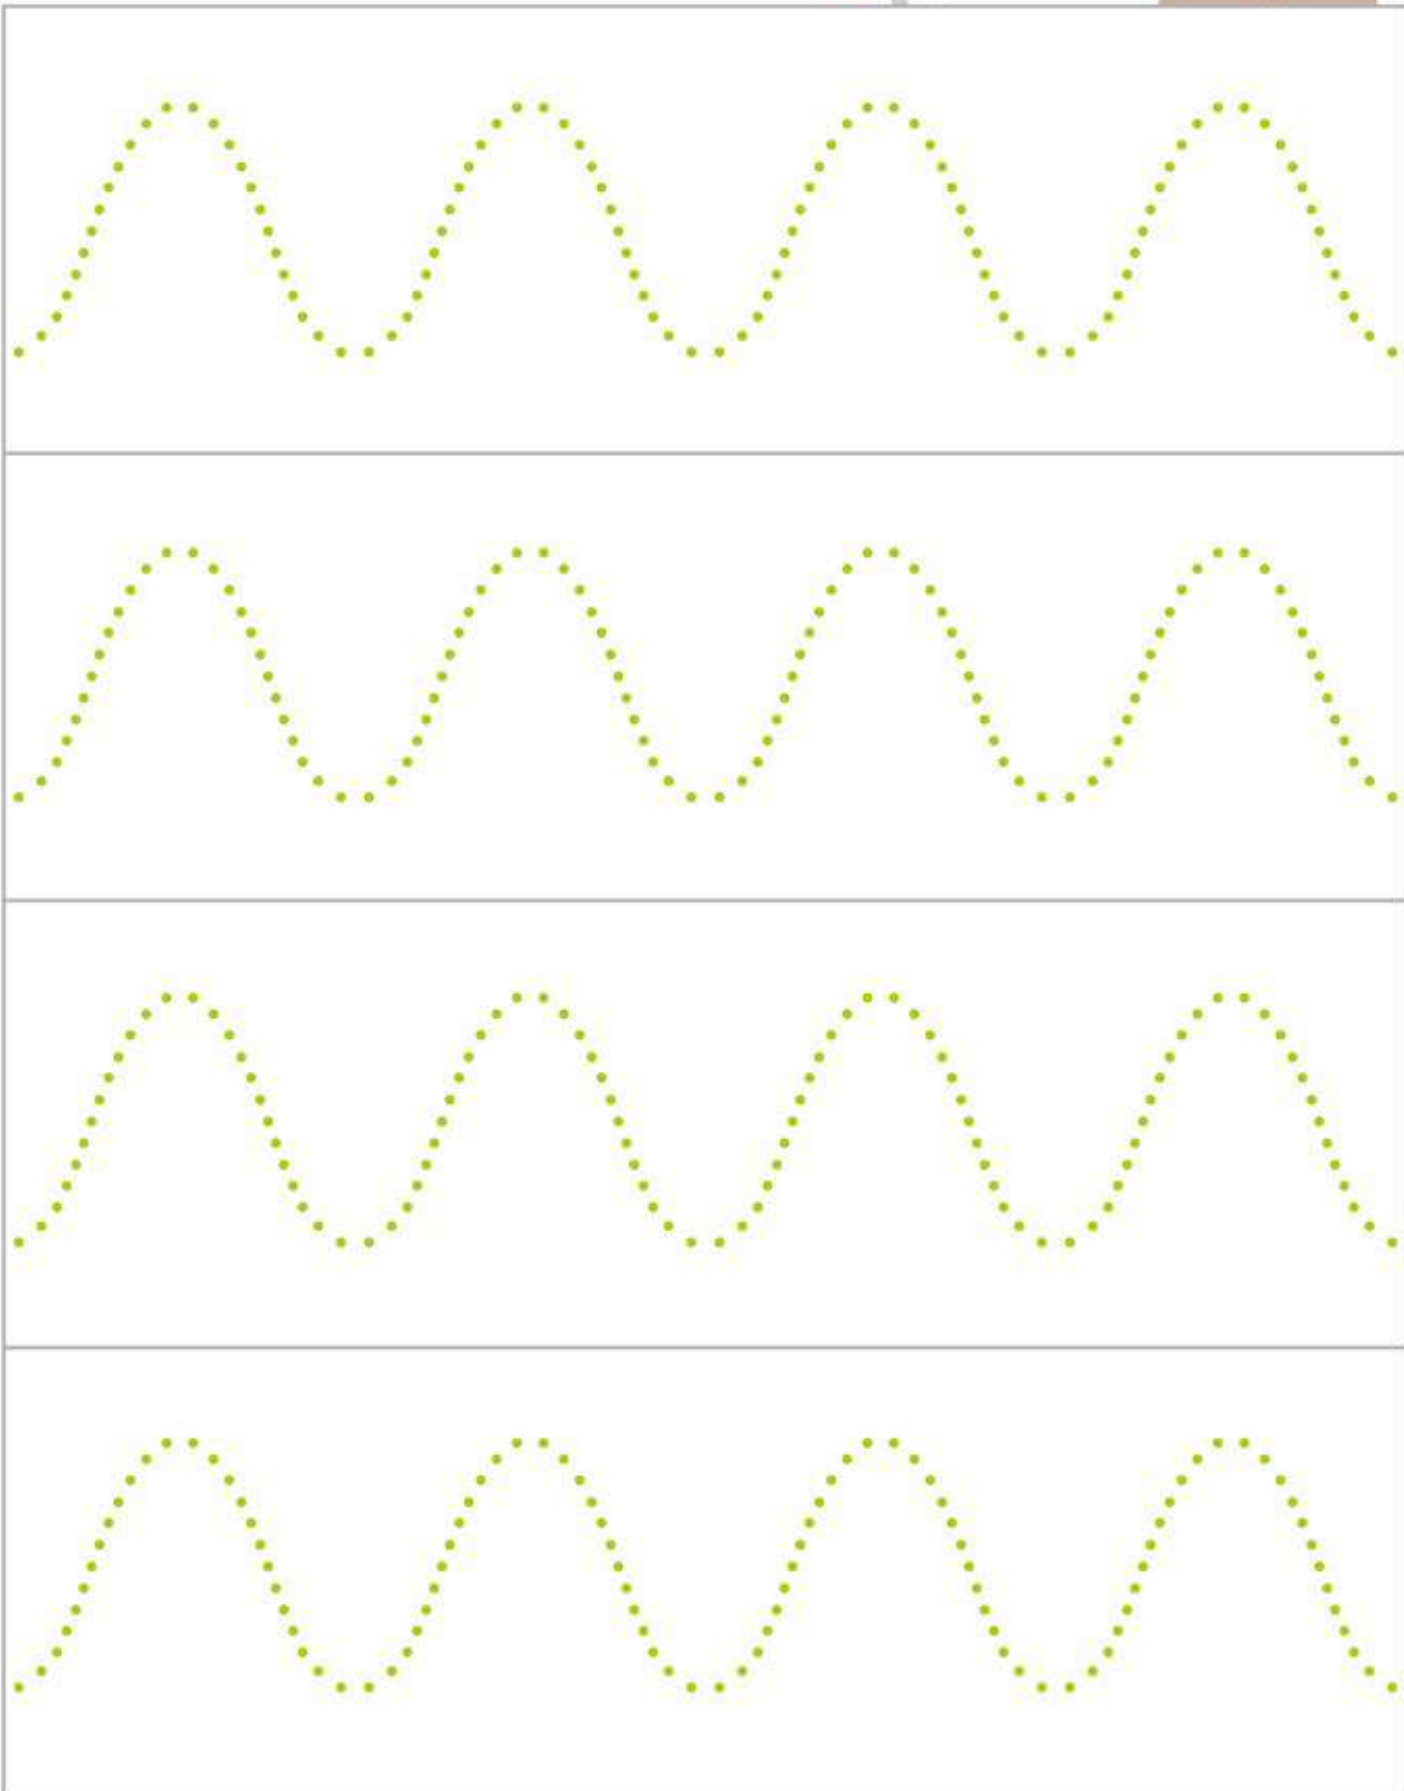

Вырезалка-обучалка

© vk.com/zaykinaskazka